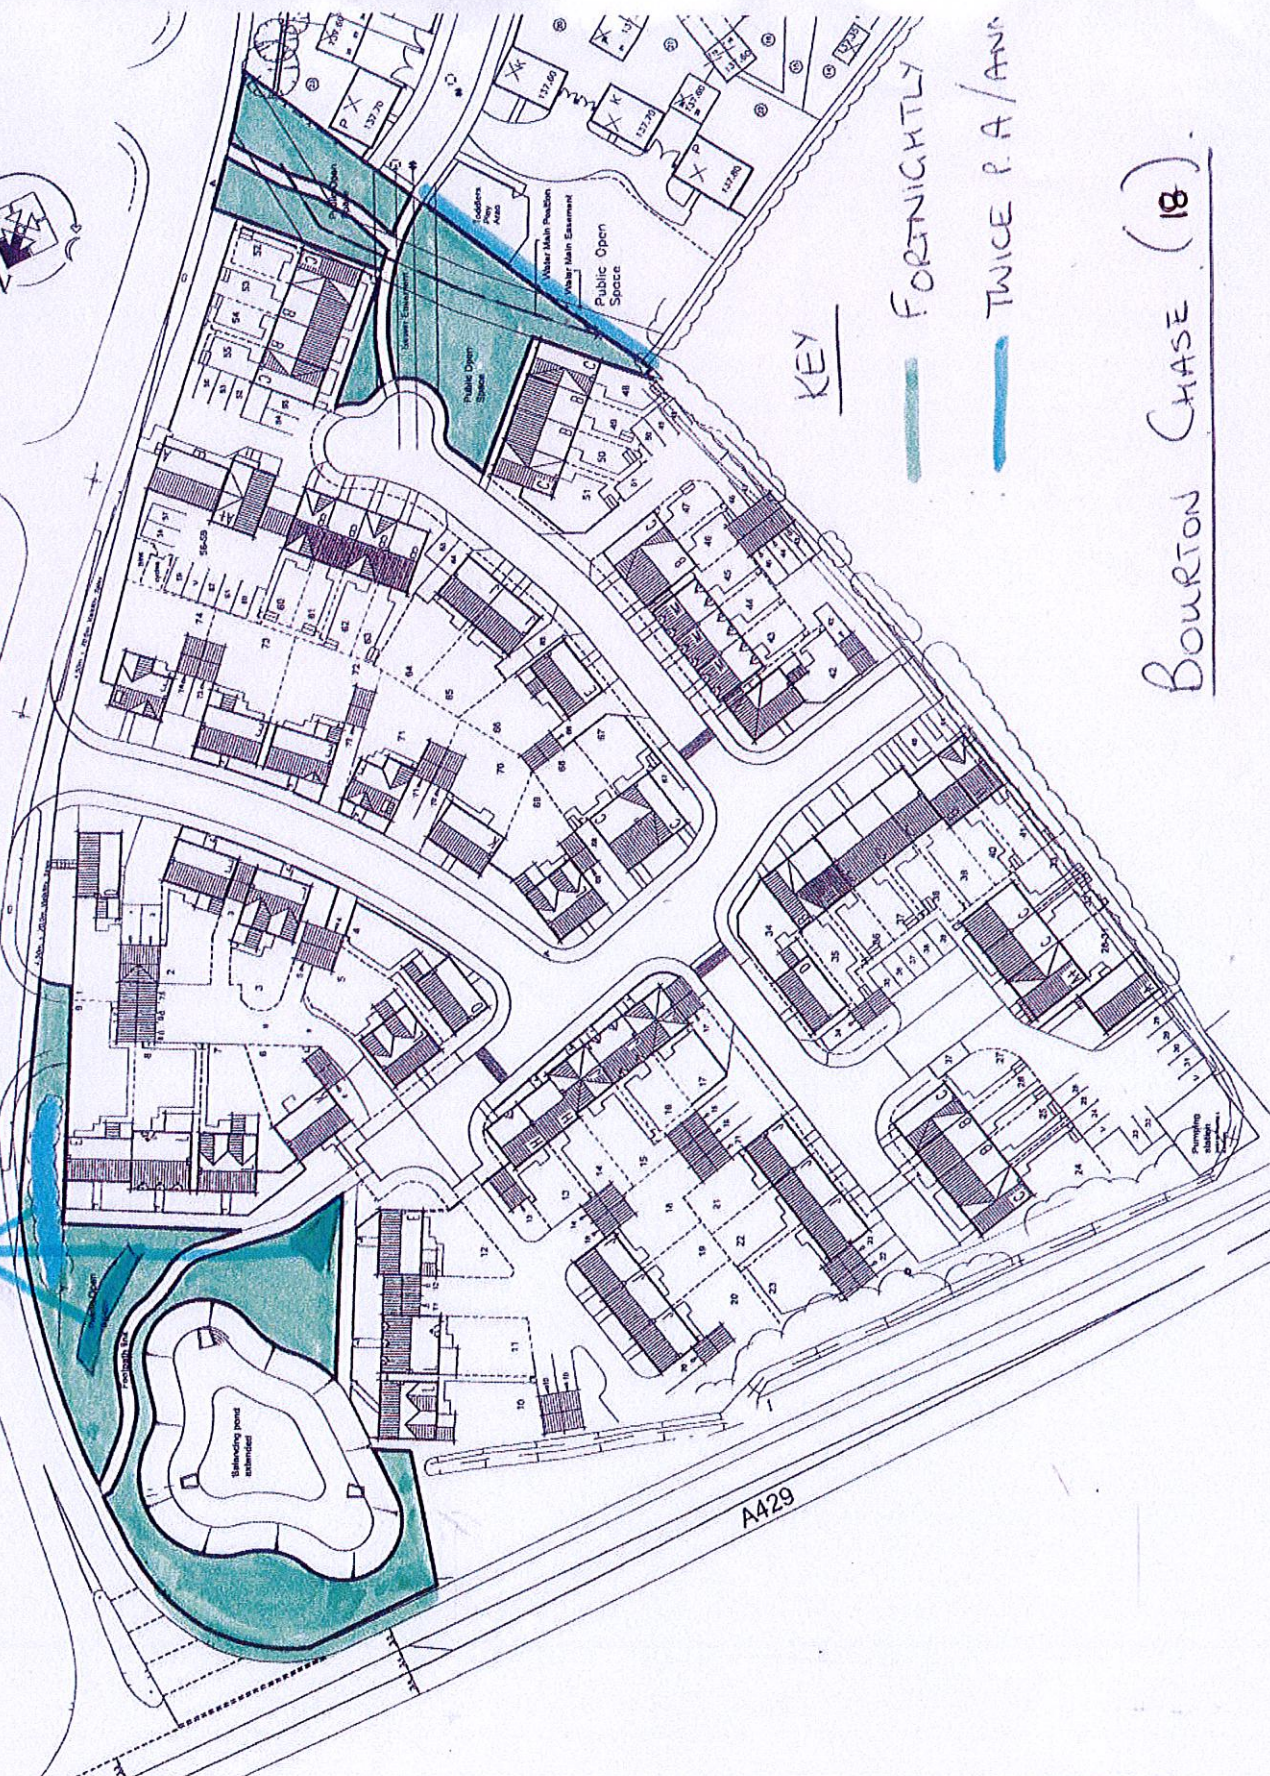

Meadow Way

BLUE

KEY

— FORNIGHTLY

— TWICE P.A/ANU

Bourton Chase (18)